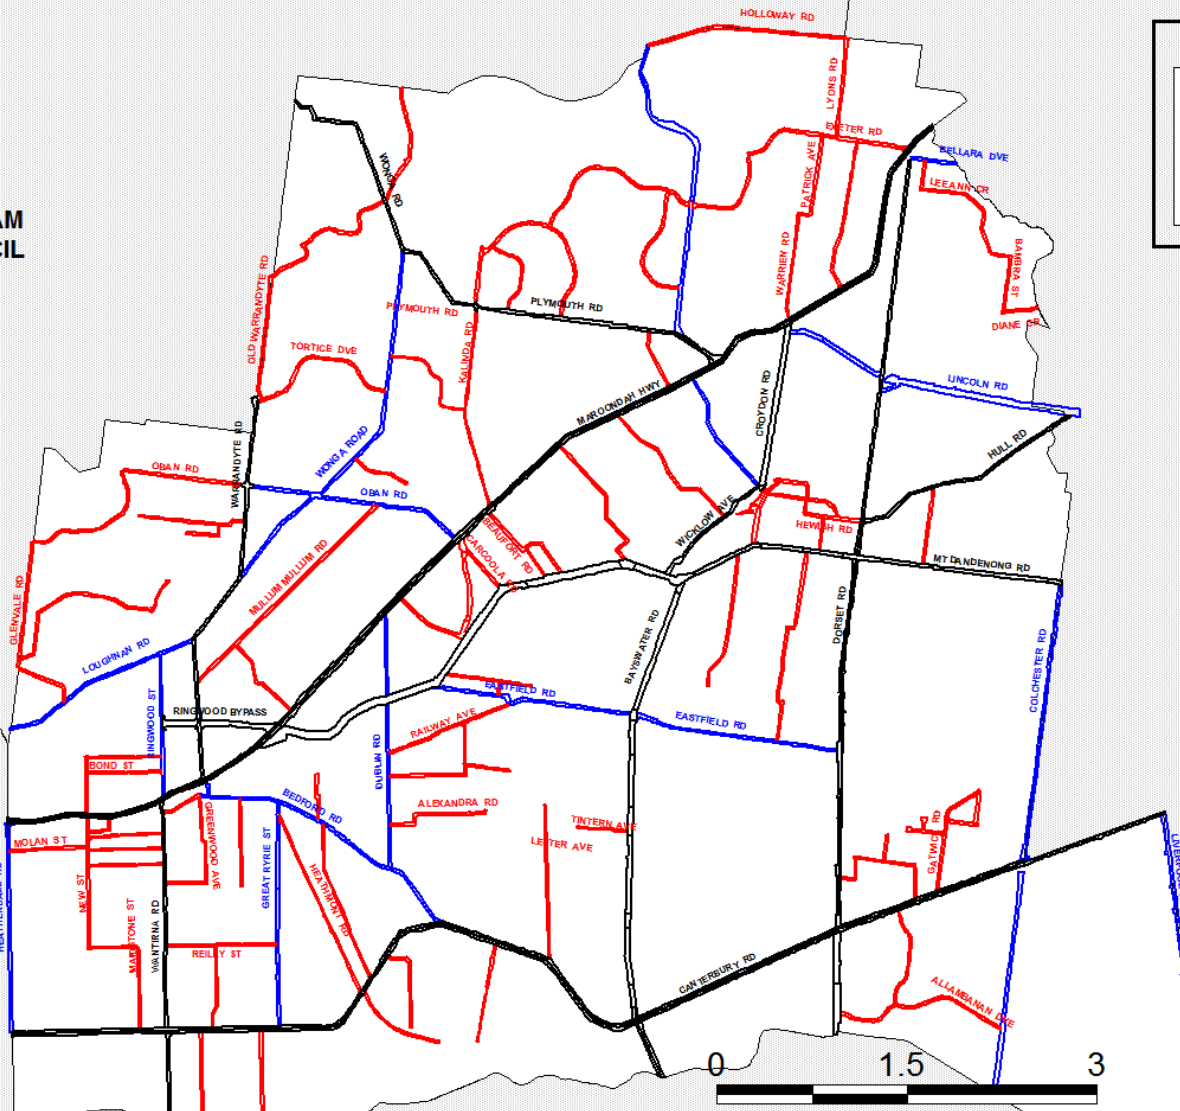

## **SCHEDULE 4 - ROAD CLASSIFICATION MAP**

# MAROONDAH CITY COUNCIL ROAD CLASSIFICATIONS

MANNINGHAM CITY COUNCIL

**LEGEND**

- Arterial (VicRoads) Roads
- Link Roads
- Collector Roads

SHIRE OF YARRA RANGES

WHITEHORSE CITY COUNCIL

KNOX CITY COUNCIL