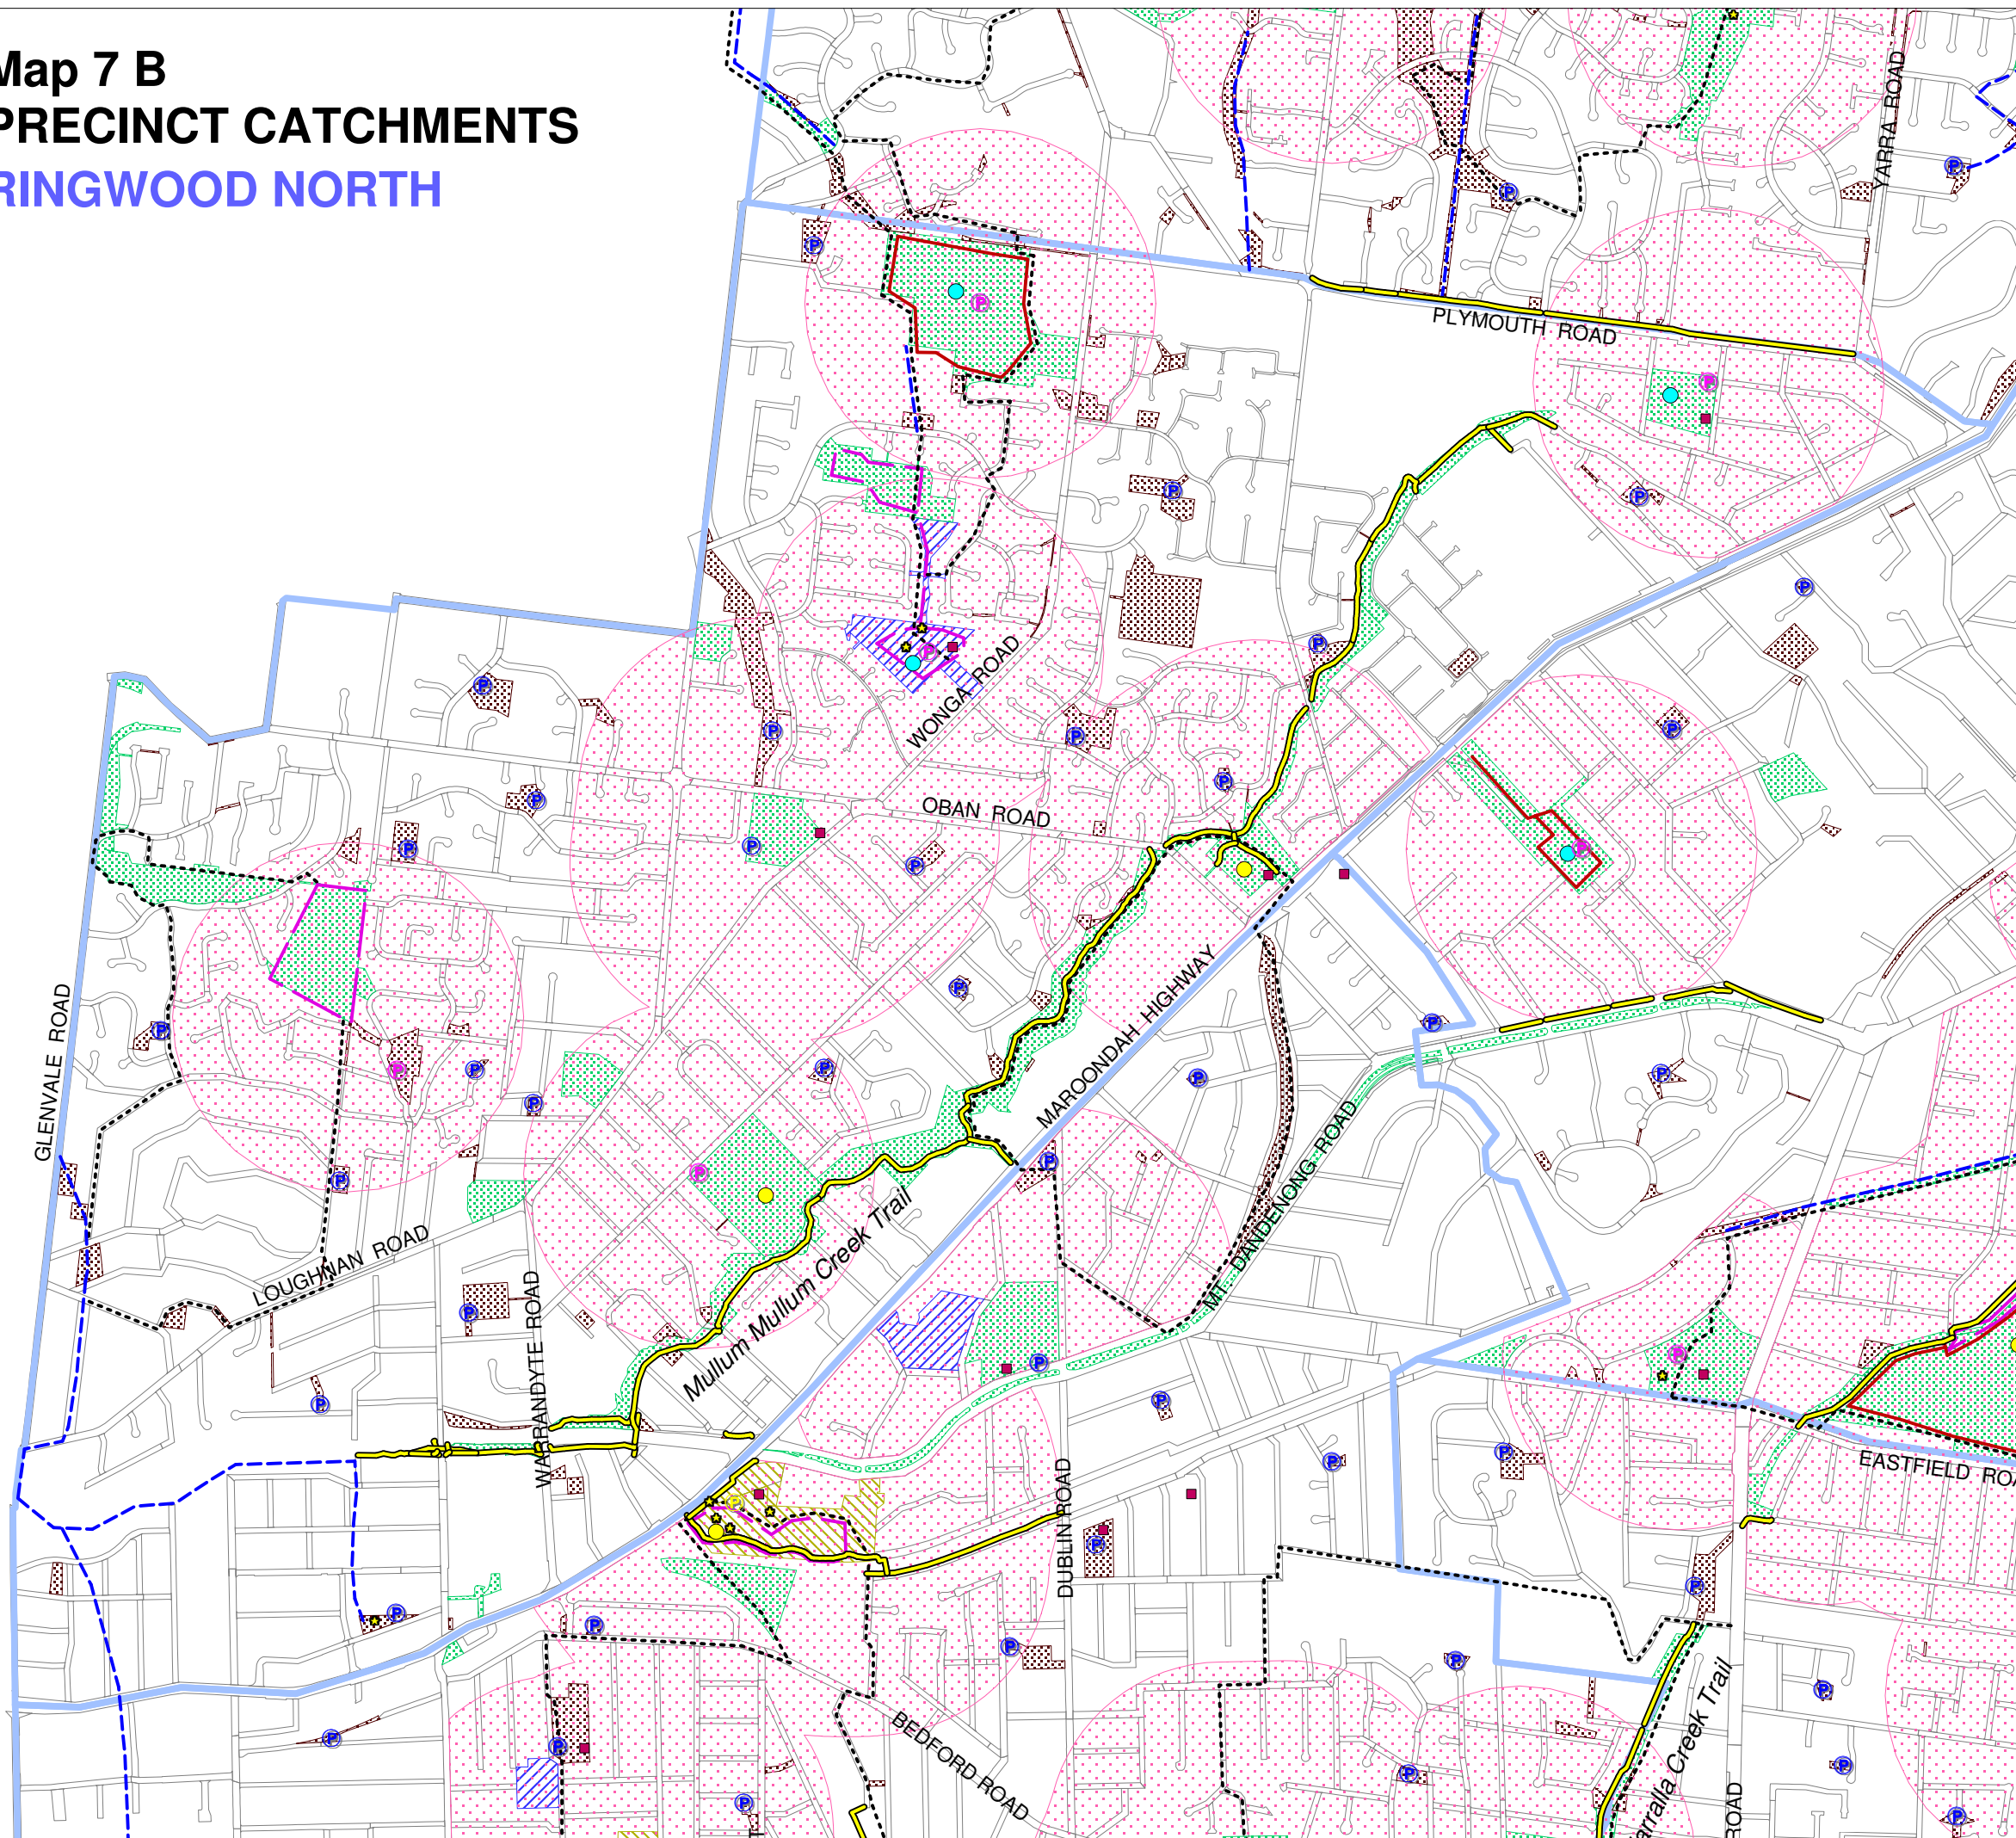

Map 7 B PRECINCT CATCHMENTS RINGWOOD NORTH

LEGEND

- Local
- Precinct
- City Wide
- Regional
- Precinct Reserve Catchment
- Primary Trail Hub
- Secondary Trail Hub
- Precinct Playgrounds
- Local Playgrounds
- Skate Park
- Regional Playgrounds
- BBQ
- Toilet
- Current Shared Trail
- Current Perimeter Path
- Future Path / Trail
- Future Walking Route
- Current Shared Trail
- Future Perimeter Path