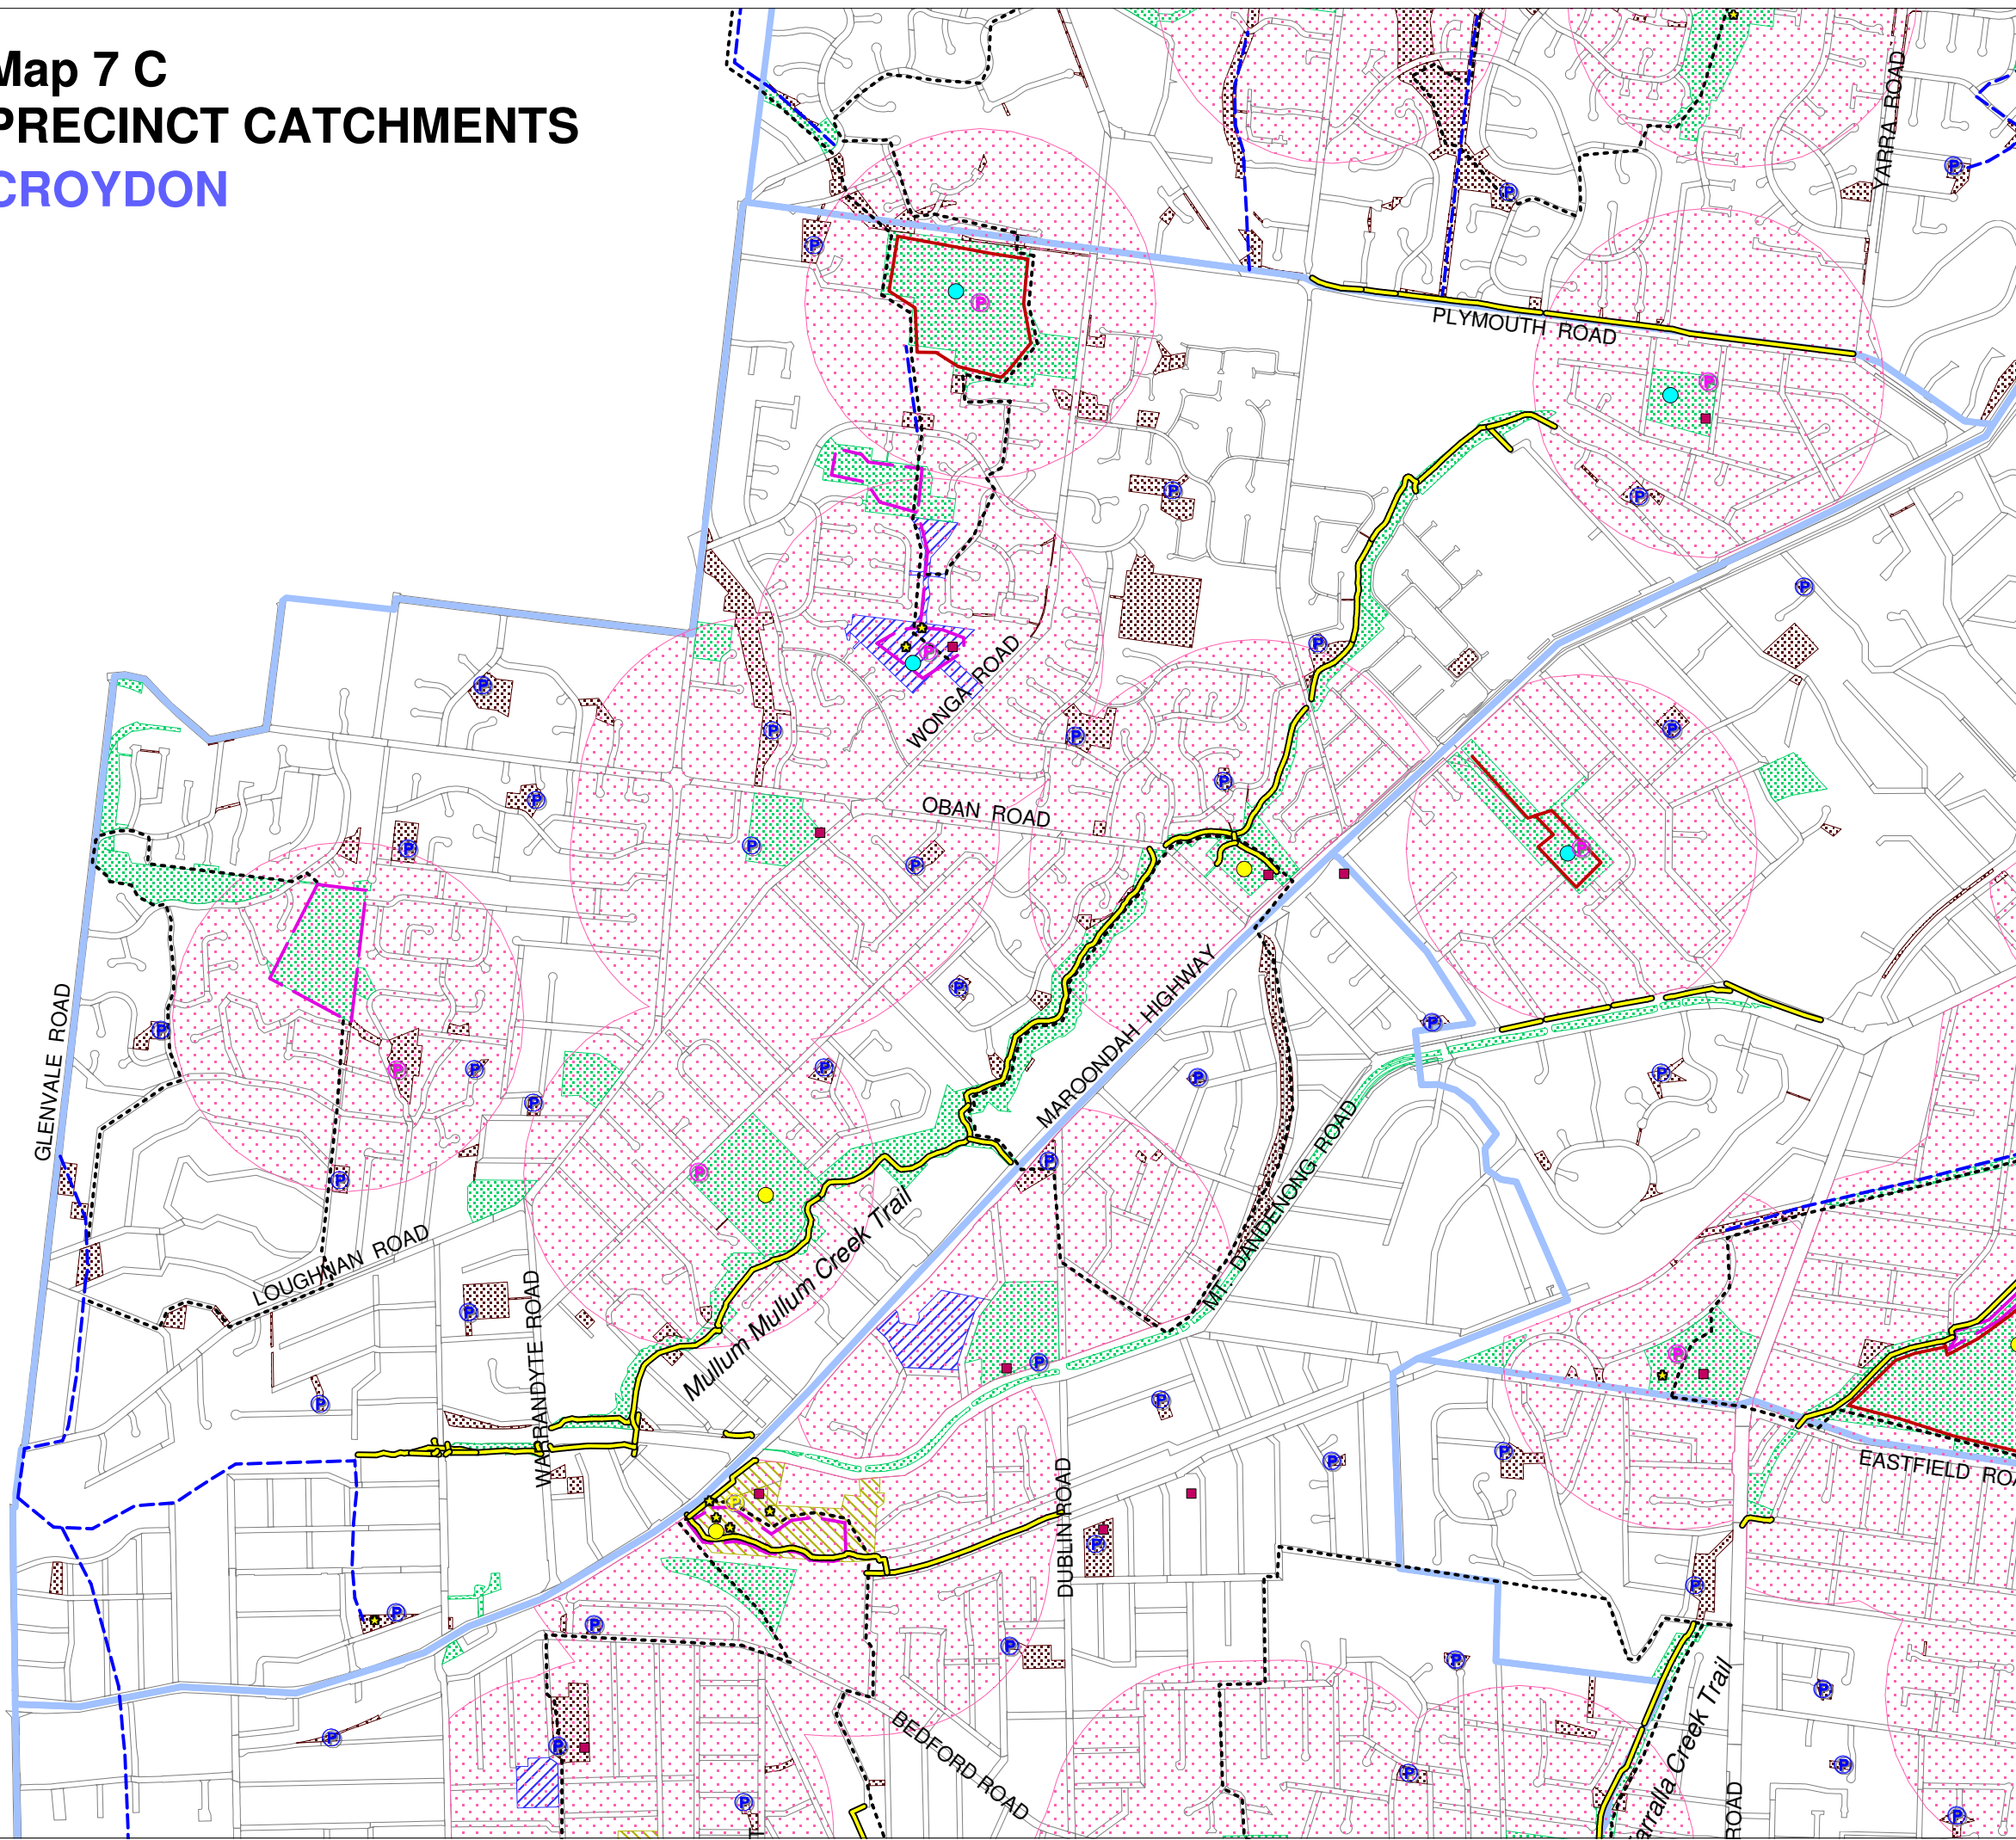

# Map 7 C PRECINCT CATCHMENTS CROYDON

## LEGEND

- Local
- Precinct
- City Wide
- Regional
- Precinct Reserve Catchment
- Primary Trail Hub
- Secondary Trail Hub
- Precinct Playgrounds
- Local Playgrounds
- Skate Park
- Regional Playgrounds
- BBQ
- Toilet
- Current Shared Trail
- Current Perimeter Path
- Future Path / Trail
- Future Walking Route
- Current Shared Trail
- Future Perimeter Path