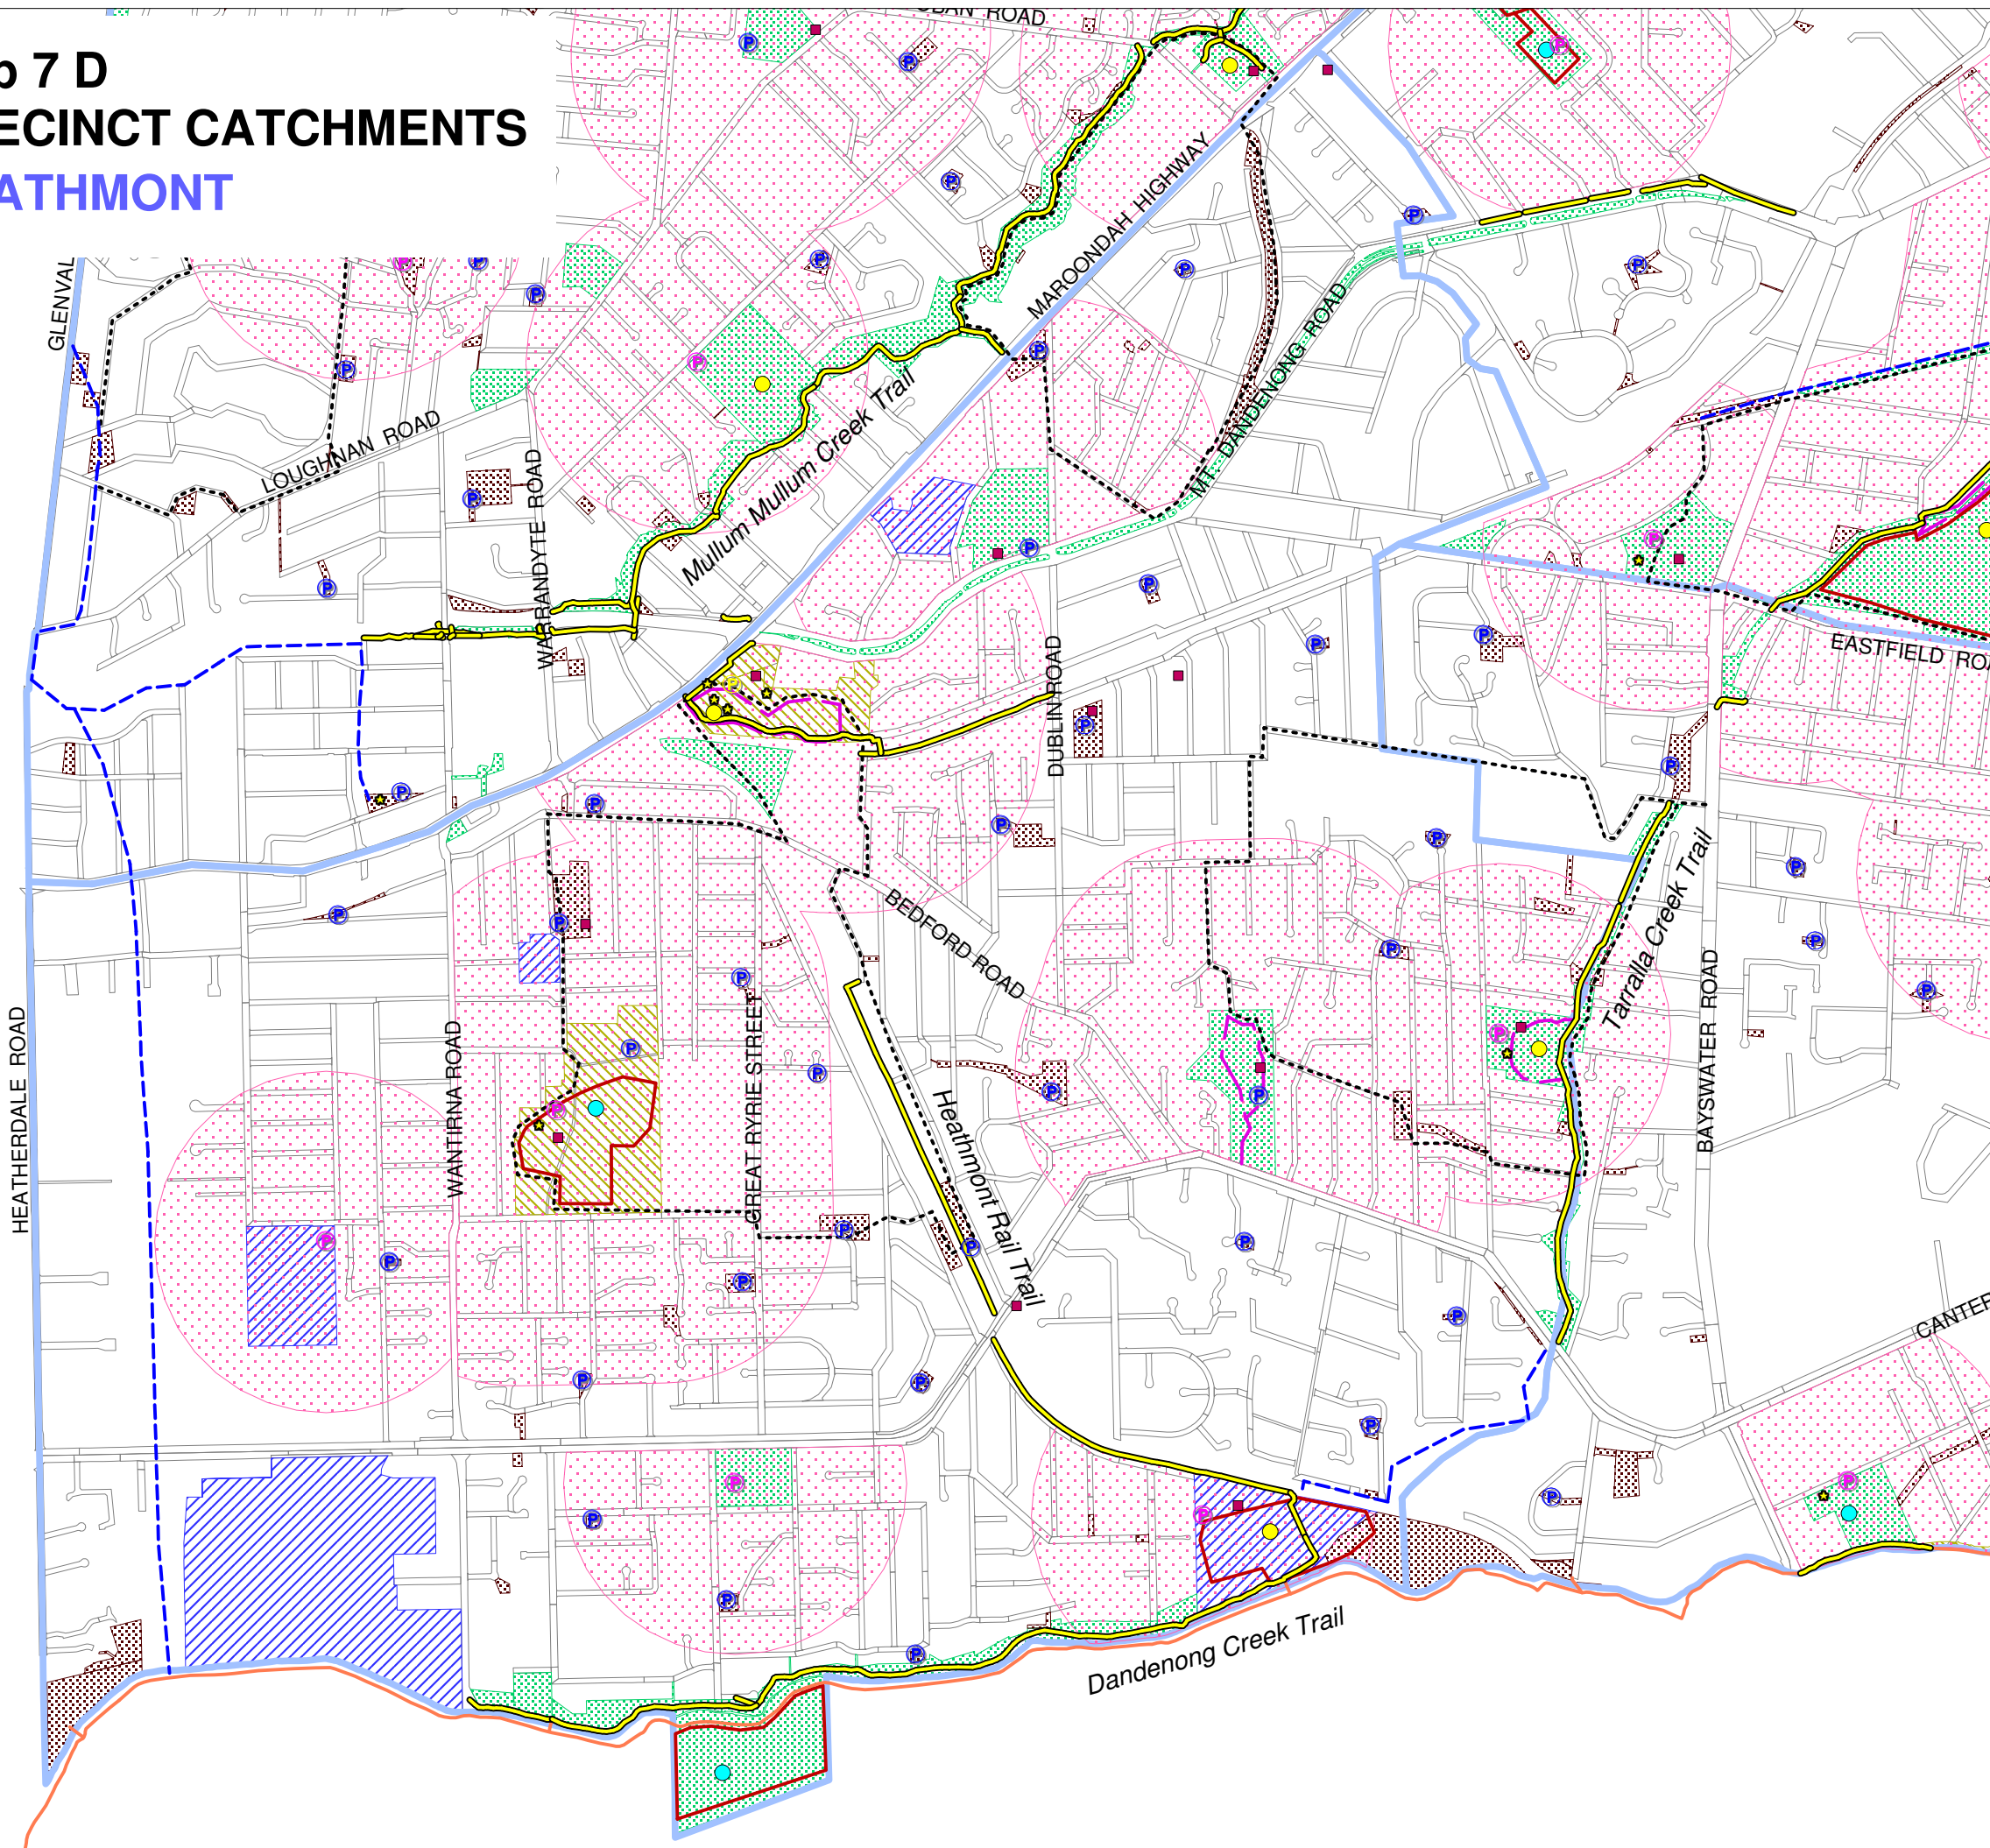

Map 7 D PRECINCT CATCHMENTS HEATHMONT

LEGEND

- Local
- Precinct
- City Wide
- Regional
- Precinct Reserve Catchment
- Primary Trail Hub
- Secondary Trail Hub
- Precinct Playgrounds
- Local Playgrounds
- Skate Park
- Regional Playgrounds
- BBQ
- Toilet
- Current Shared Trail
- Current Perimeter Path
- Future Path / Trail
- Future Walking Route
- Current Shared Trail
- Future Perimeter Path