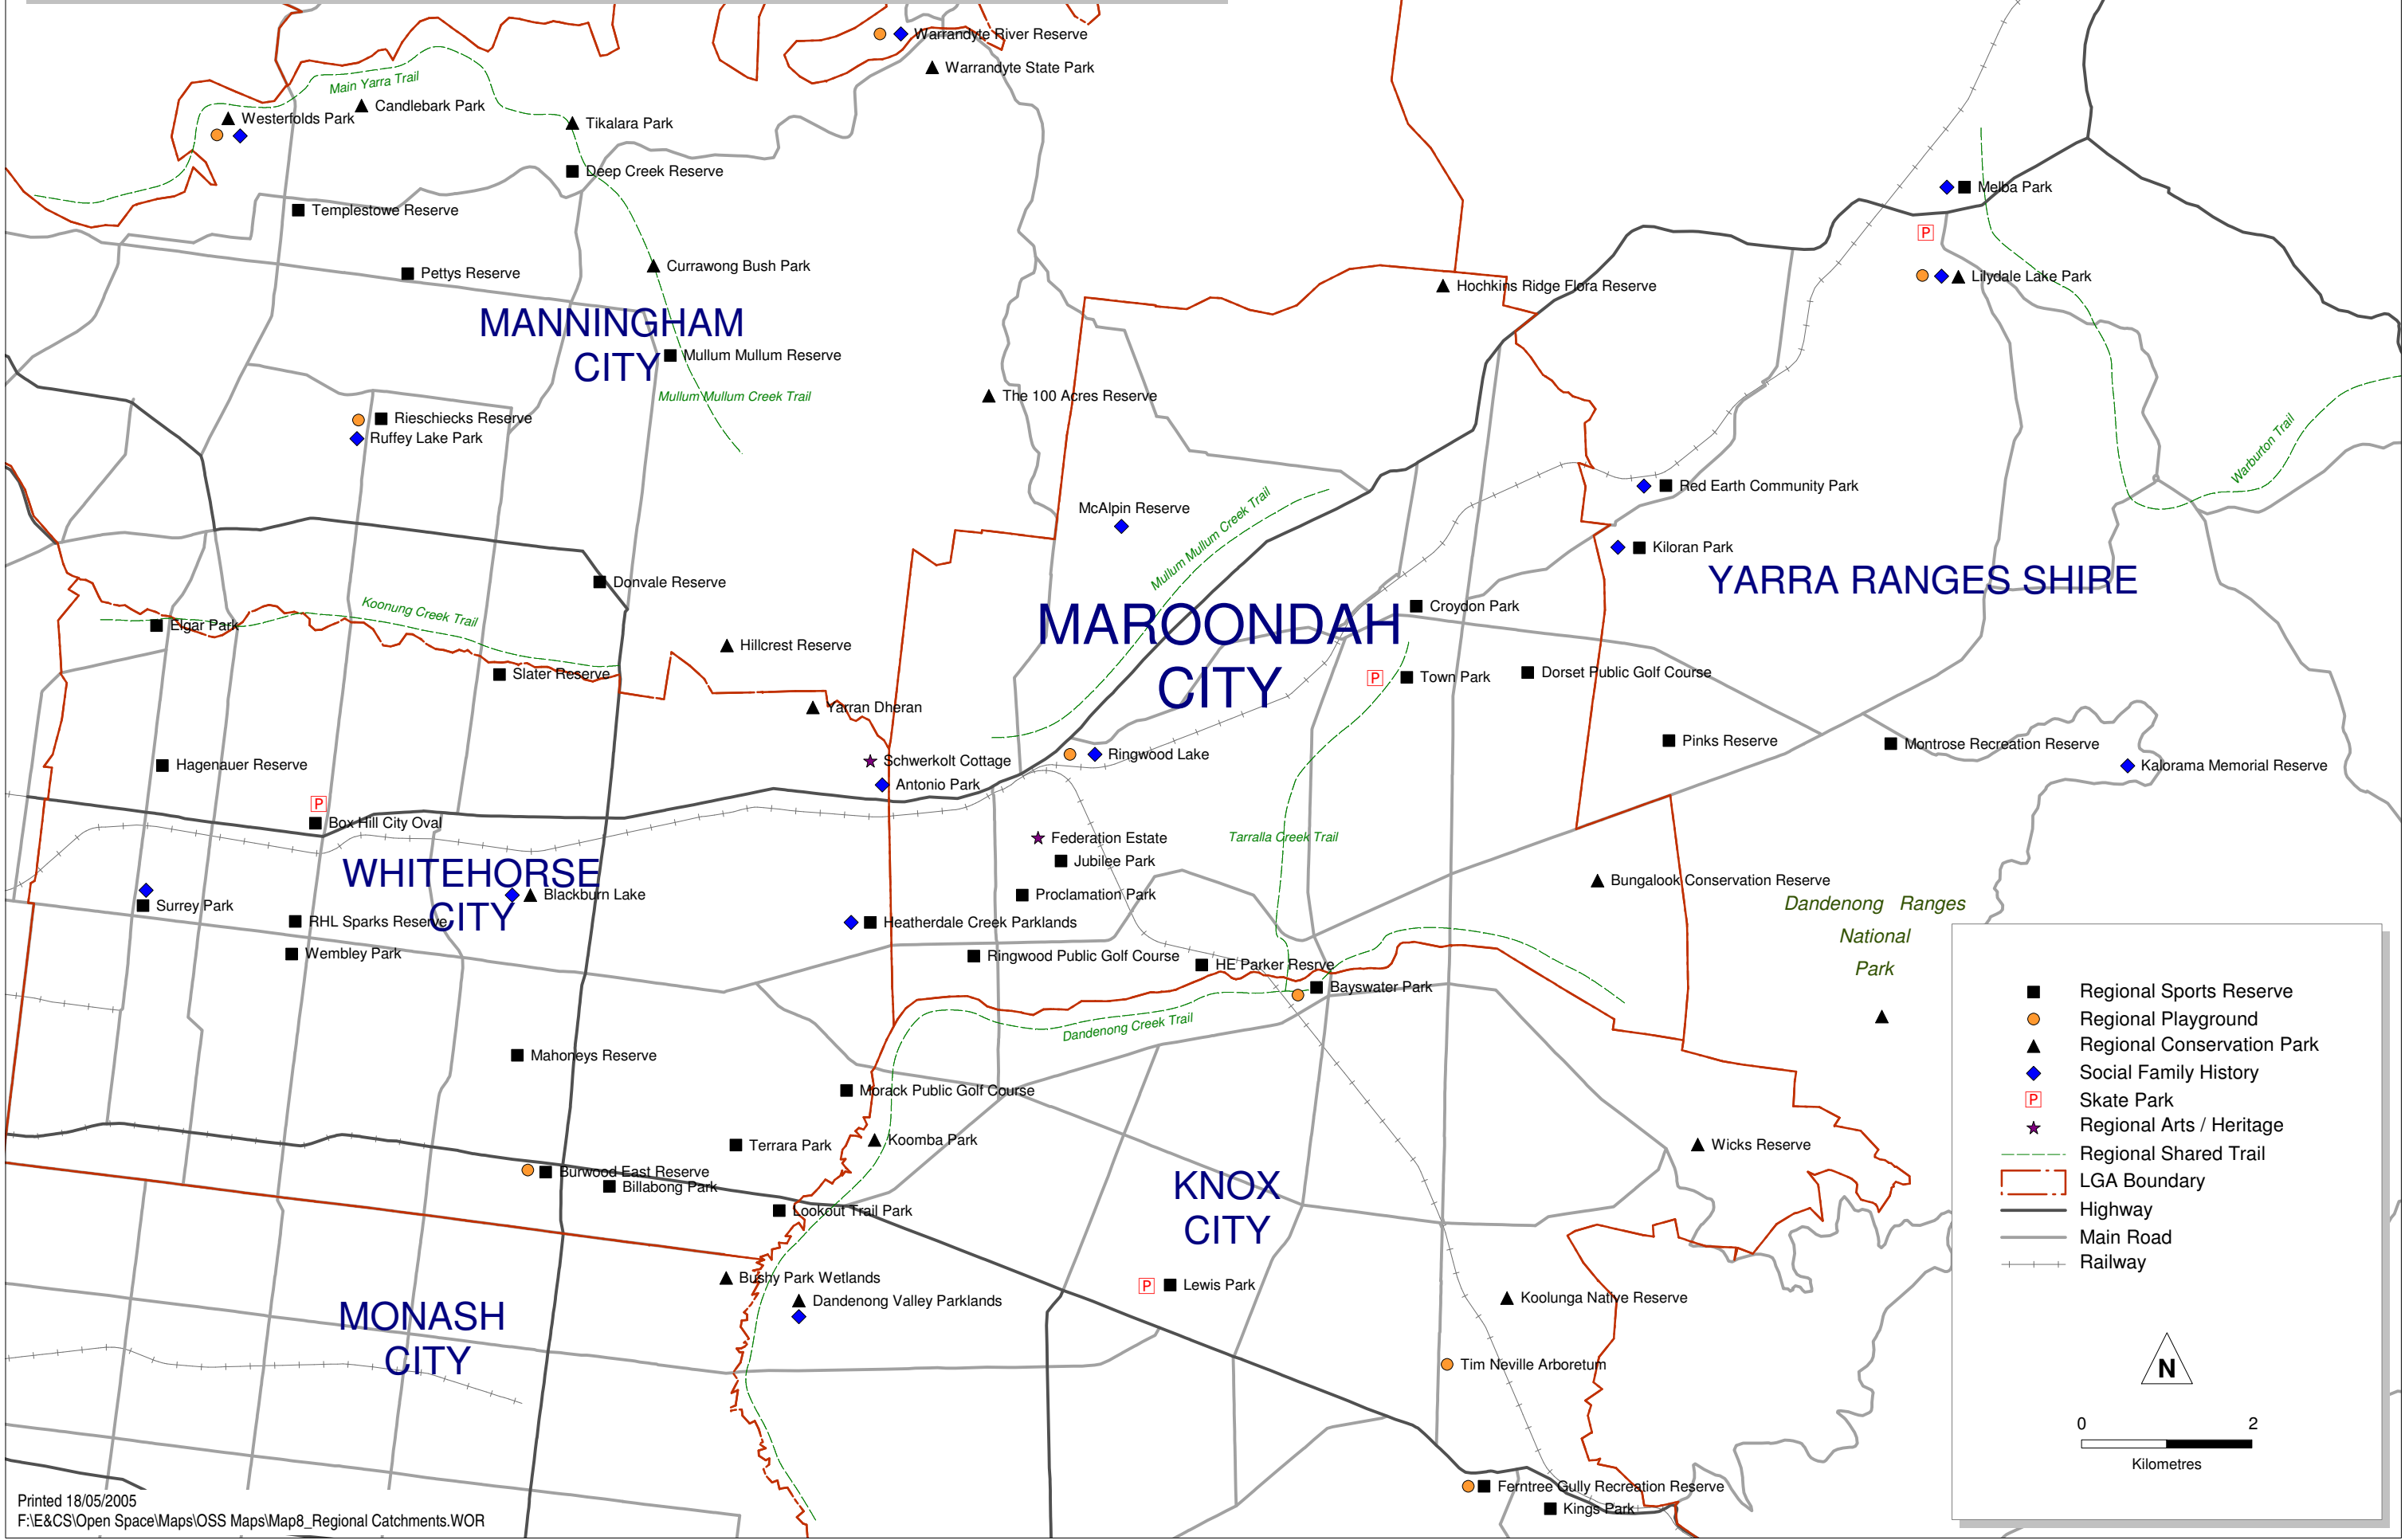

Map 8 CITY WIDE AND REGIONAL OPEN SPACE FACILITIES

■	Regional Sports Reserve
●	Regional Playground
▲	Regional Conservation Park
◆	Social Family History
P	Skate Park
★	Regional Arts / Heritage
—	Regional Shared Trail
—	LGA Boundary
—	Highway
—	Main Road
—	Railway

N

0 ————— 2
Kilometres