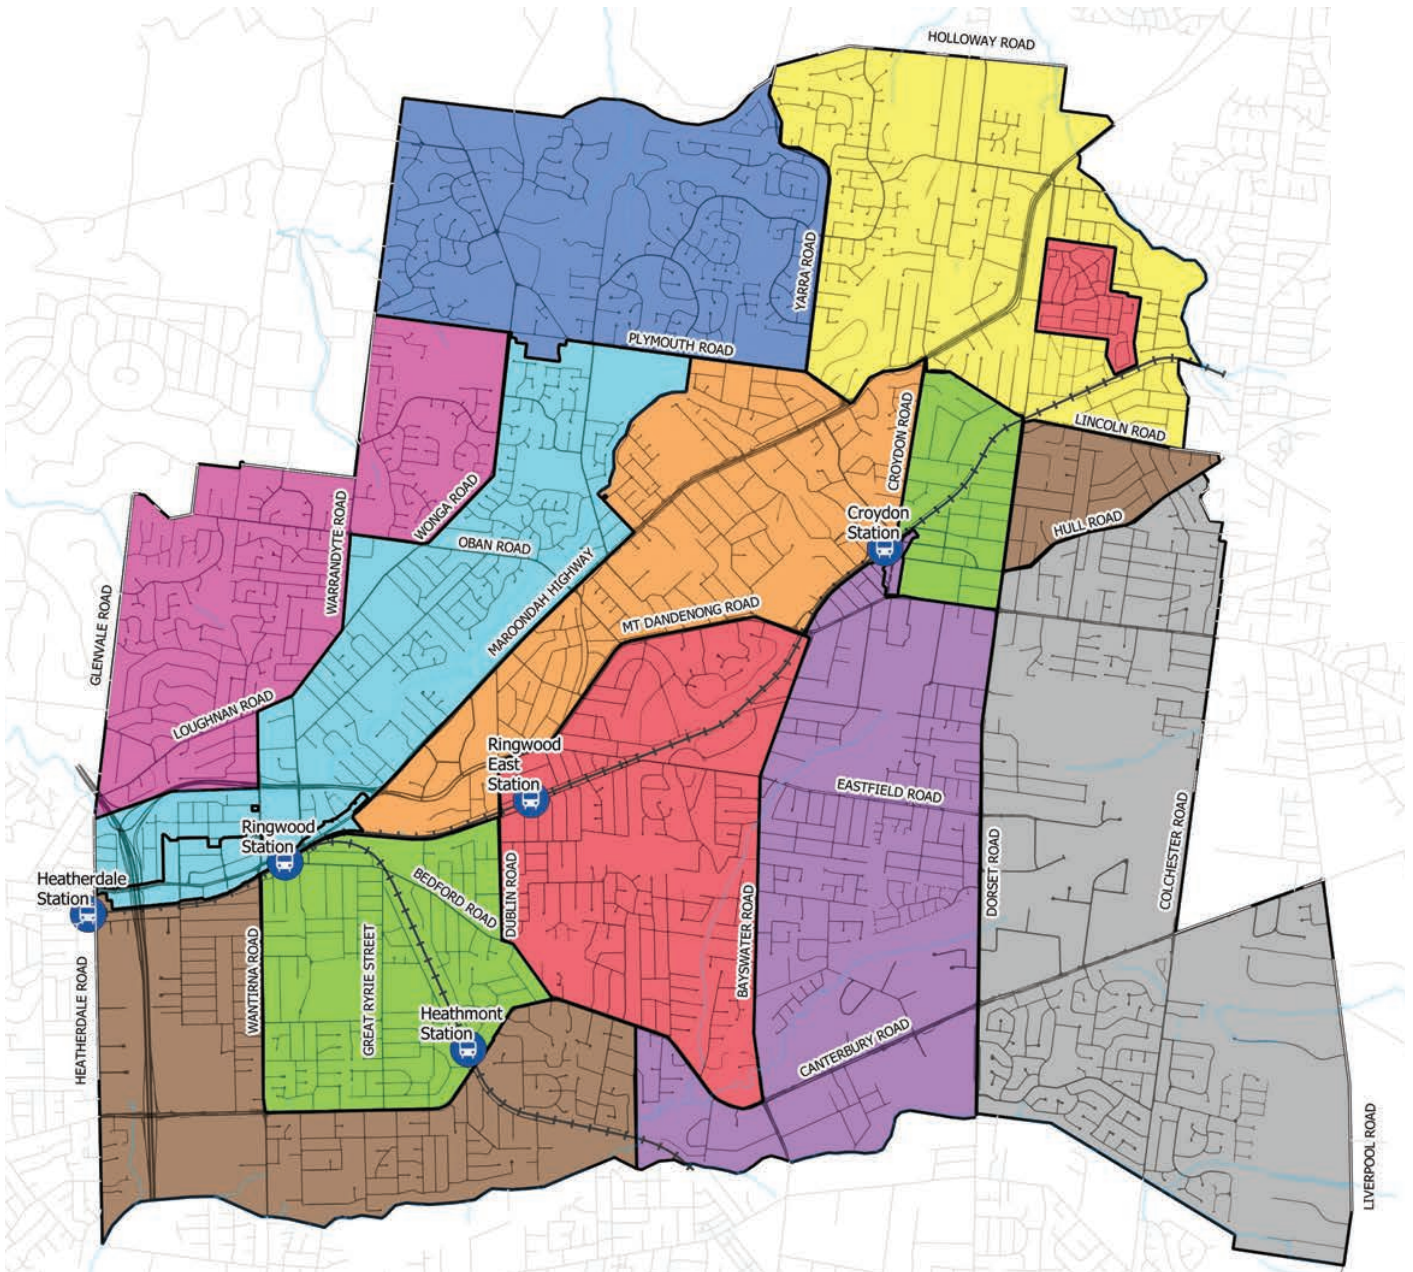

2022 WASTE CALENDAR

Collections occur on the day of the week shown on your area of the map below. Your bins will still be collected on a public holiday - even Christmas Day!

How to use the waste calendar map

Find your street on the map to see your collection day and area. Once you know your Area, refer to the calendar on the next page and see which week you should put out your garden organics or recycling bin.

If you're not sure what your collection day is, scan the QR code or search for 'waste and rubbish' on our website.

Legend

Waste collection

- | | |
|---|---|
| Monday - Area A | Wednesday - Area B |
| Monday - Area B | Thursday - Area A |
| Tuesday - Area A | Thursday - Area B |
| Tuesday - Area B | Friday - Area A |
| Wednesday - Area A | Friday - Area B |

Area B

JANUARY 2022							FEBRUARY 2022							MARCH 2022							APRIL 2022						
S	M	T	W	T	F	S	S	M	T	W	T	F	S	S	M	T	W	T	F	S	S	M	T	W	T	F	S
30	31					1	5		1	2	3	4	5	5		1	2	3	4	5	1					1	2
2	3	4	5	6	7	8	6	7	8	9	10	11	12	6	7	8	9	10	11	12	3	4	5	6	7	8	9
9	10	11	12	13	14	15	13	14	15	16	17	18	19	13	14	15	16	17	18	19	10	11	12	13	14	15	16
16	17	18	19	20	21	22	20	21	22	23	24	25	26	20	21	22	23	24	25	26	17	18	19	20	21	22	23
23	24	25	26	27	28	29	27	28						27	28	29	30	31			24	25	26	27	28	29	30