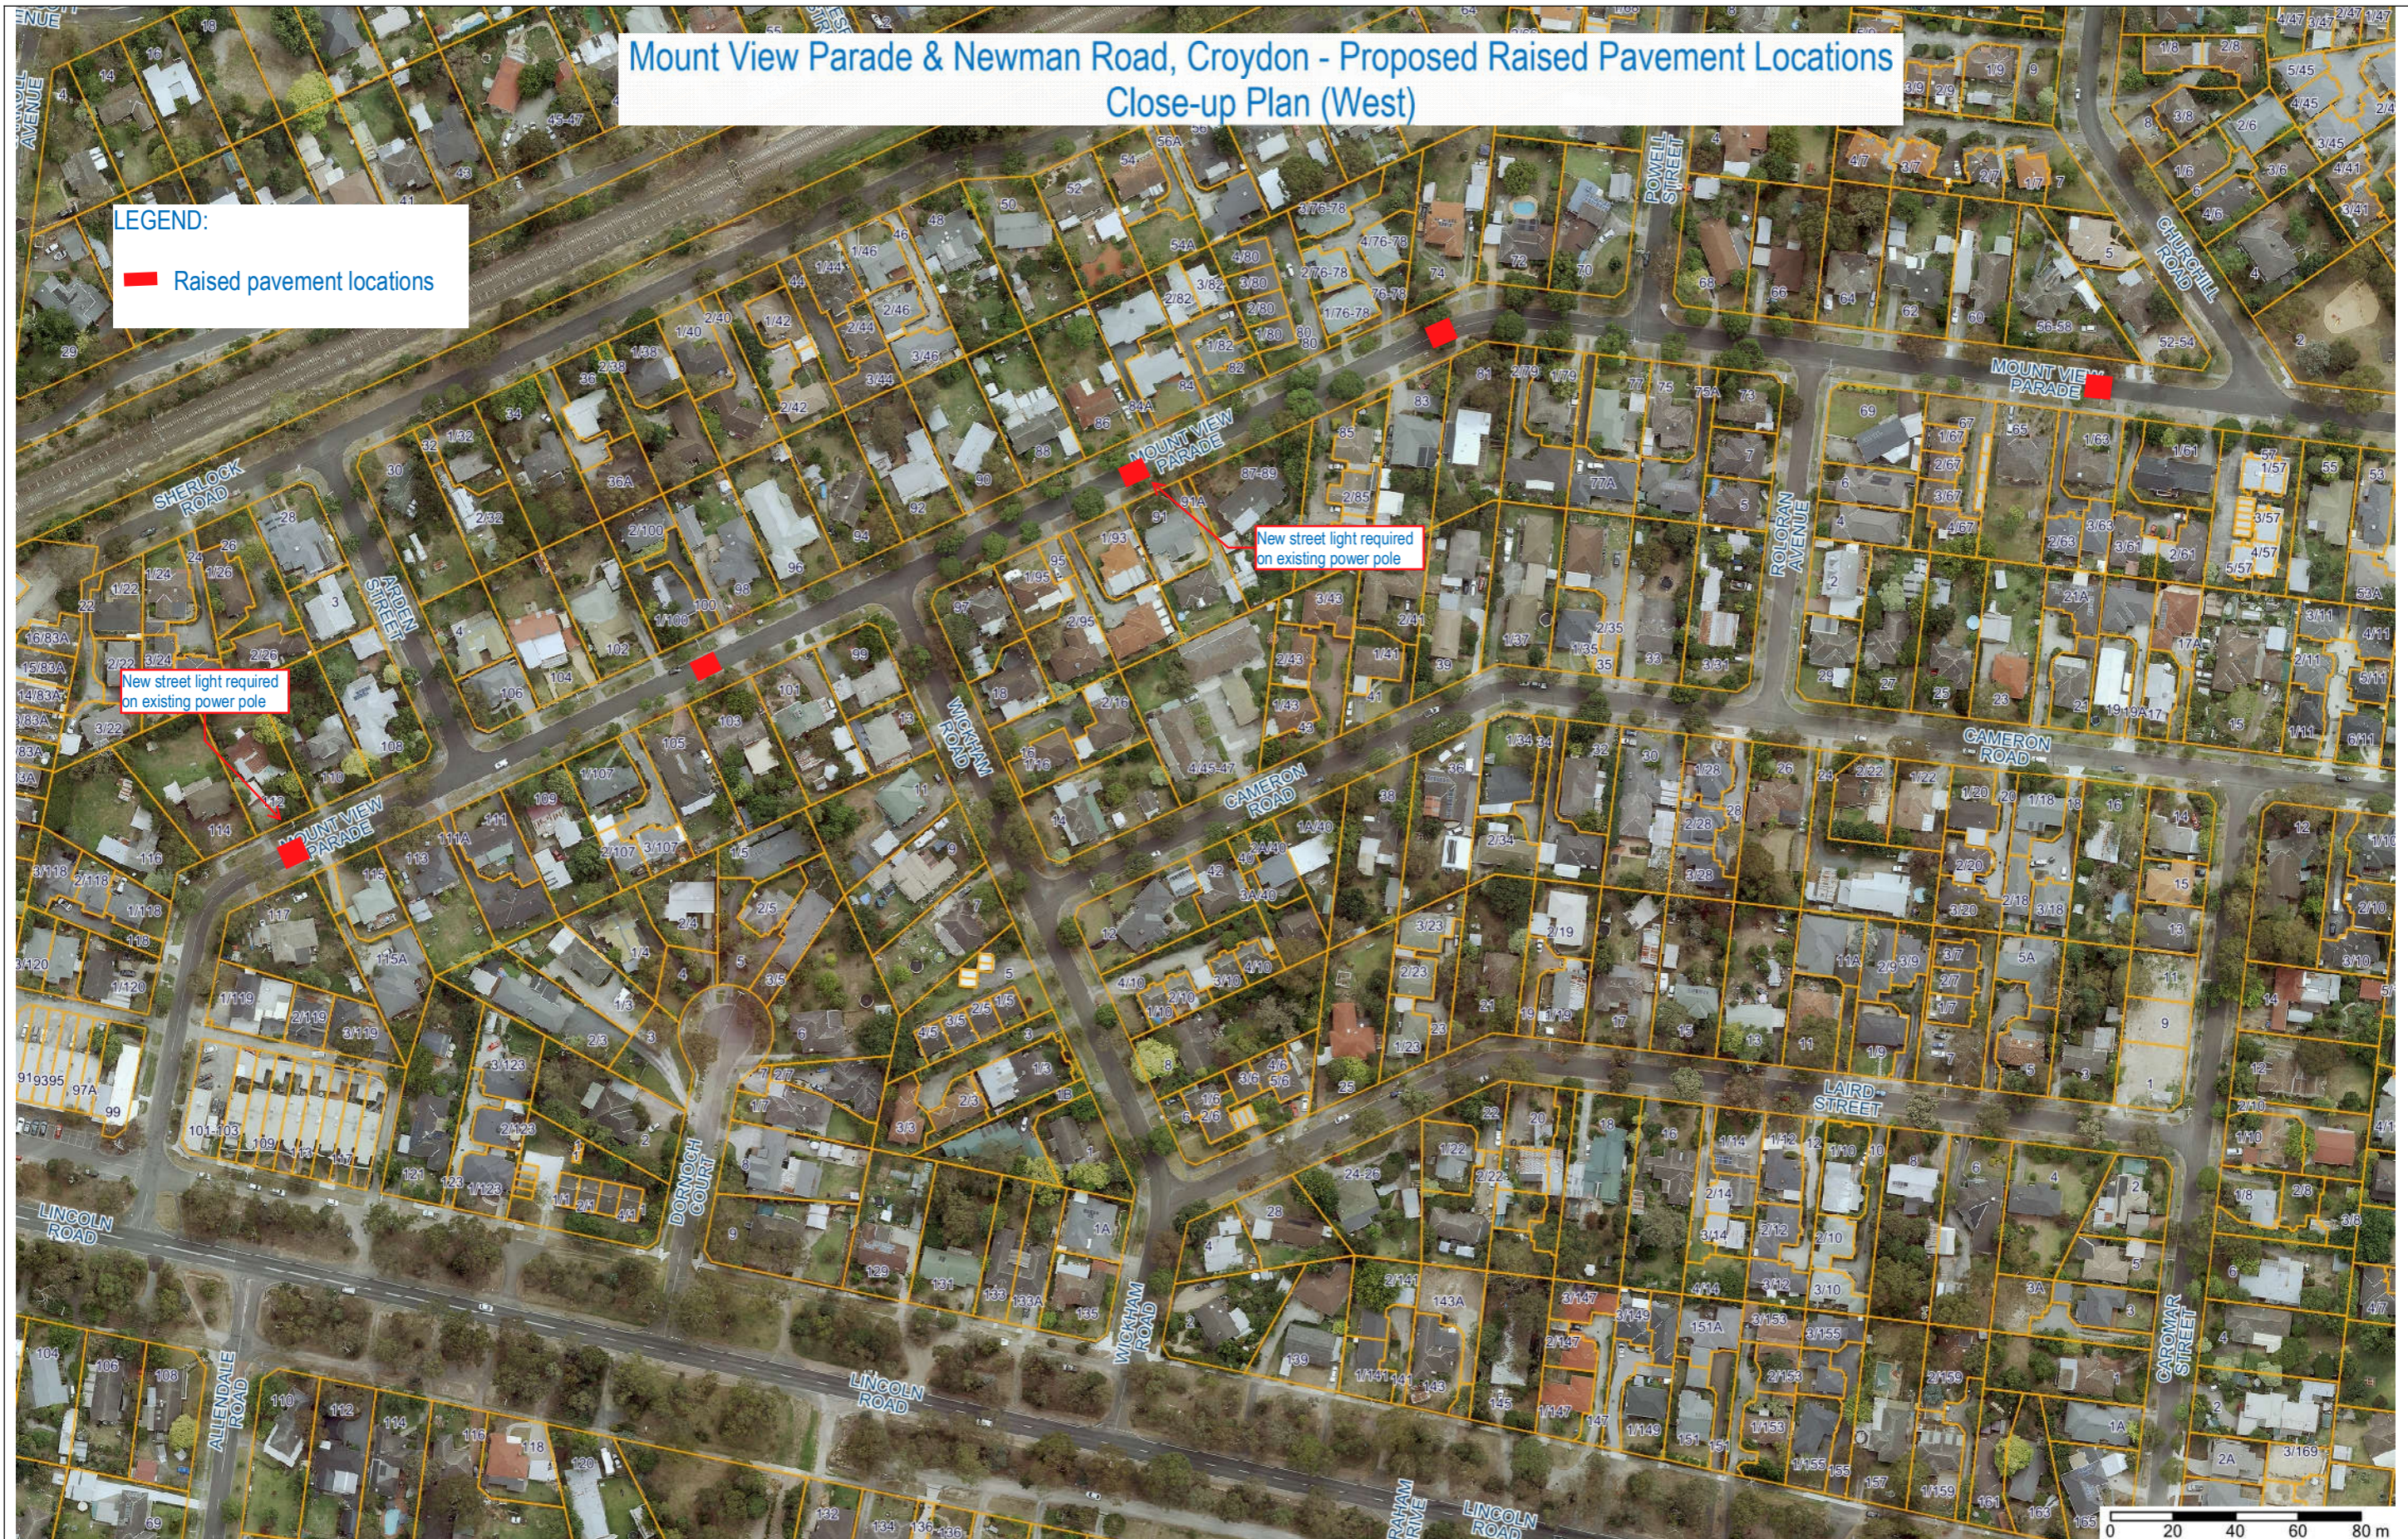

Mount View Parade & Newnan Road, Croydon - Proposed Raised Pavement Locations Overview Plan

LEGEND:
 Raised pavement locations

Friday, 14 February 2020 11:24PM

Disclaimer

The State of Victoria does not warrant the accuracy or completeness of information in this publication and any person using or relying upon such information does so on the basis that the State of Victoria shall bear no responsibility or liability whatsoever for any errors faults defects or omissions in the information.

No Guarantee or warranty is given as to the accuracy or completeness of the details shown on this map. Maroondah City Council shall not be liable in anyway for loss of any kind including damages costs interest loss of profits arising from error inaccuracy incompleteness of this information.

LEGEND:

- Raised pavement locations

Tuesday, 1 December 2020 3:46 PM

Disclaimer

The State of Victoria does not warrant the accuracy or completeness of information in this publication and any person using or relying upon such information does so on the basis that the State of Victoria shall bear no responsibility or liability whatsoever for any errors faults defects or omissions in the information.