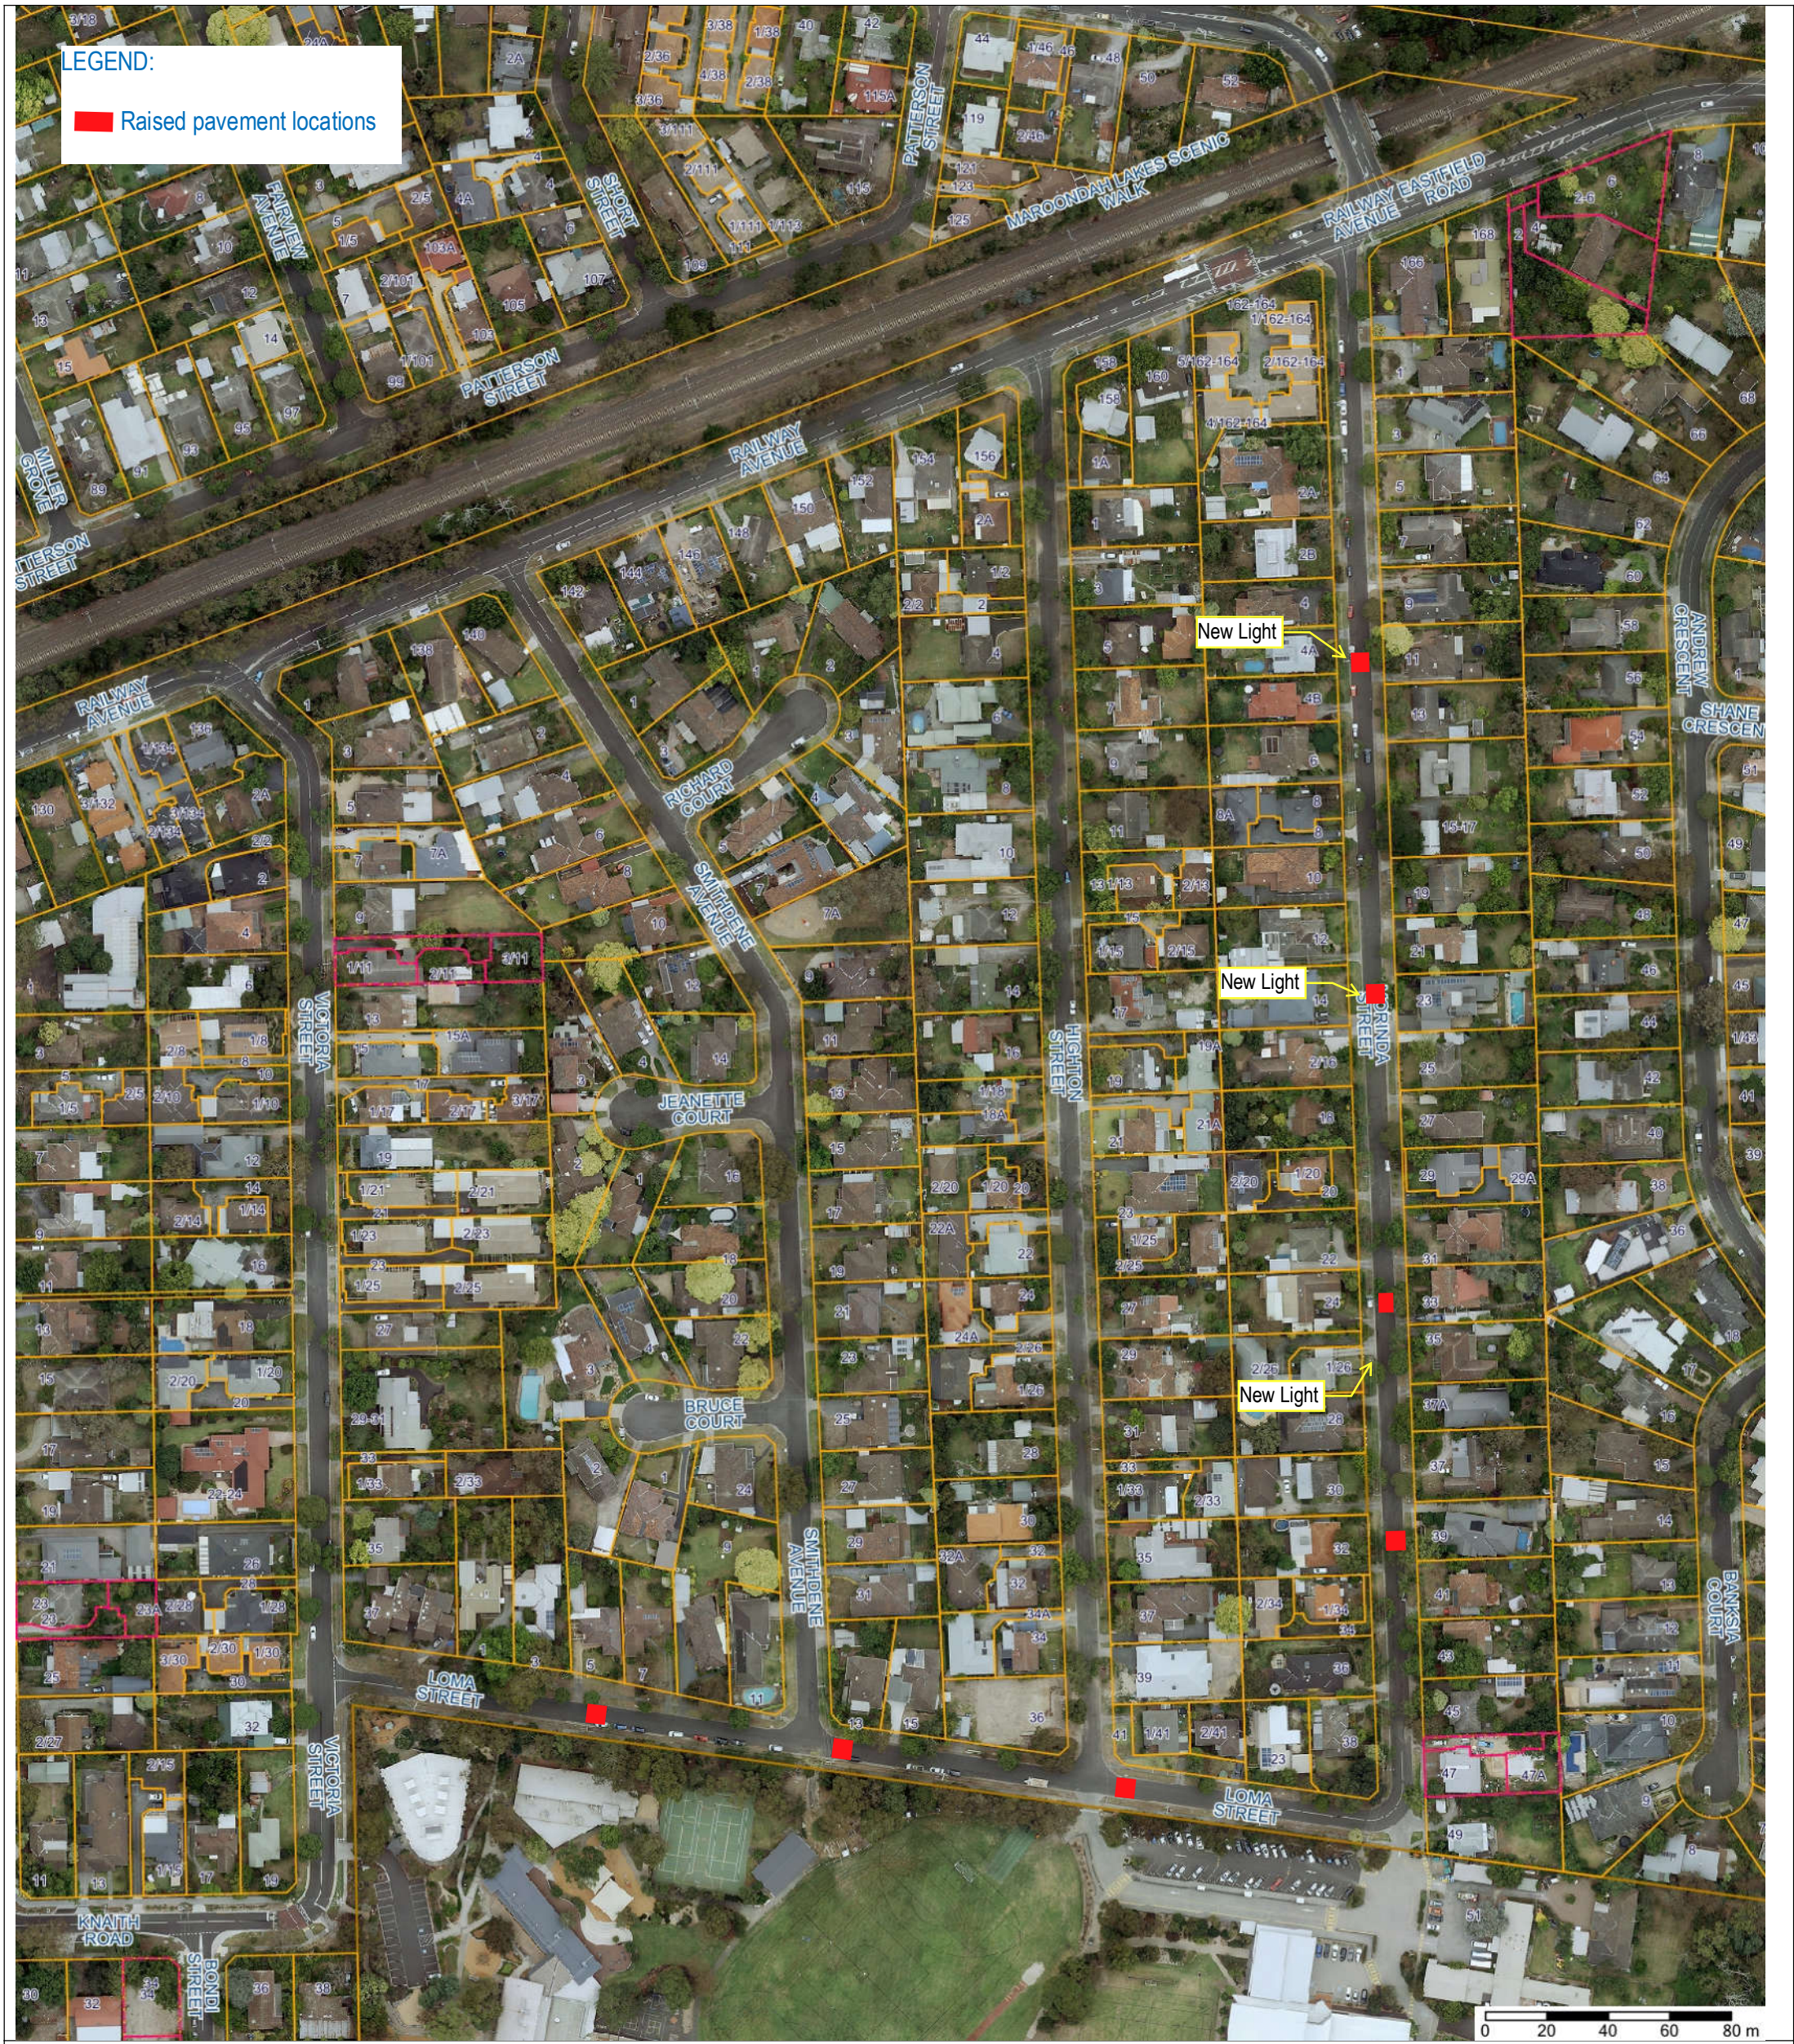

# Morinda Street, & Loma Street, Ringwood East - Proposed Raised Pavement Locations

**Disclaimer**

The State of Victoria does not warrant the accuracy or completeness of information in this publication and any person using or relying upon such information does so on the basis that the State of Victoria shall bear no responsibility or liability whatsoever for any errors faults defects or omissions in the information.

No Guarantee or warranty is given as to the accuracy or completeness of the details shown on this map. Maroondah City Council shall not be liable in anyway for loss of any kind including damages costs interest loss of profits arising from error inaccuracy incompleteness of this information.